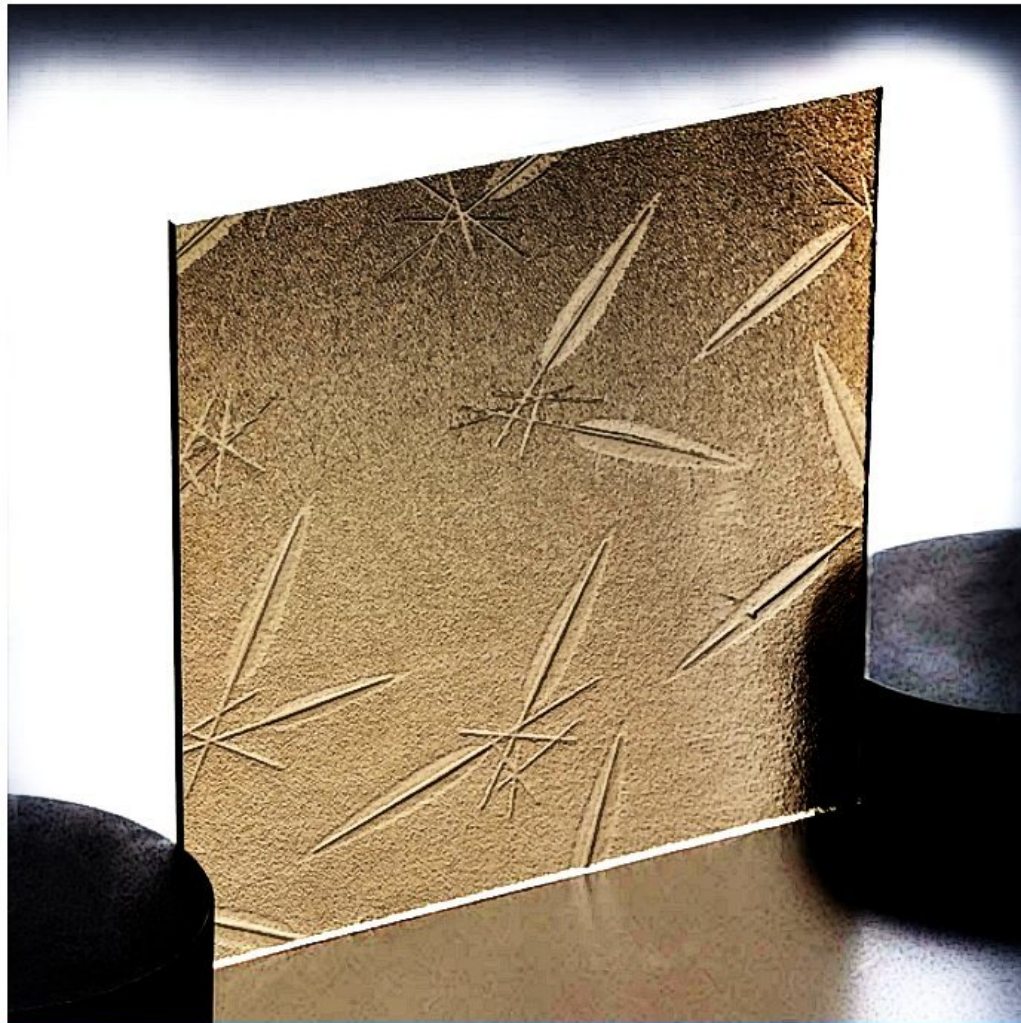

Printed Glass

Security glass

Cloudy white

**Blue Withy**

Bronze Withy

Mistlite-bronze

Hasiri

**Bronze Shalale**

**Bronze Karatachi**

Cerezit

Sandy Wired

**Shalale**

Sahand

**Mistlite**

Karatachi

Flora

▶ Green Reflective

▶ Bronze Reflective

▶ Blue Reflective

▶ Golden Reflective

▶ Pink Reflective

رنگین مسوری

▶ Light Green Float

SAHAND INDUSTRIAL GROUP

▶ Bronze Float

▶ Green Float

▶ Gray Float

▶ Blue Float

SHOT ON MI 9 LITE  
AI TRIPLE CAMERA  
▶ Clear Float

Silver Reflective

رنگ نقره‌ای