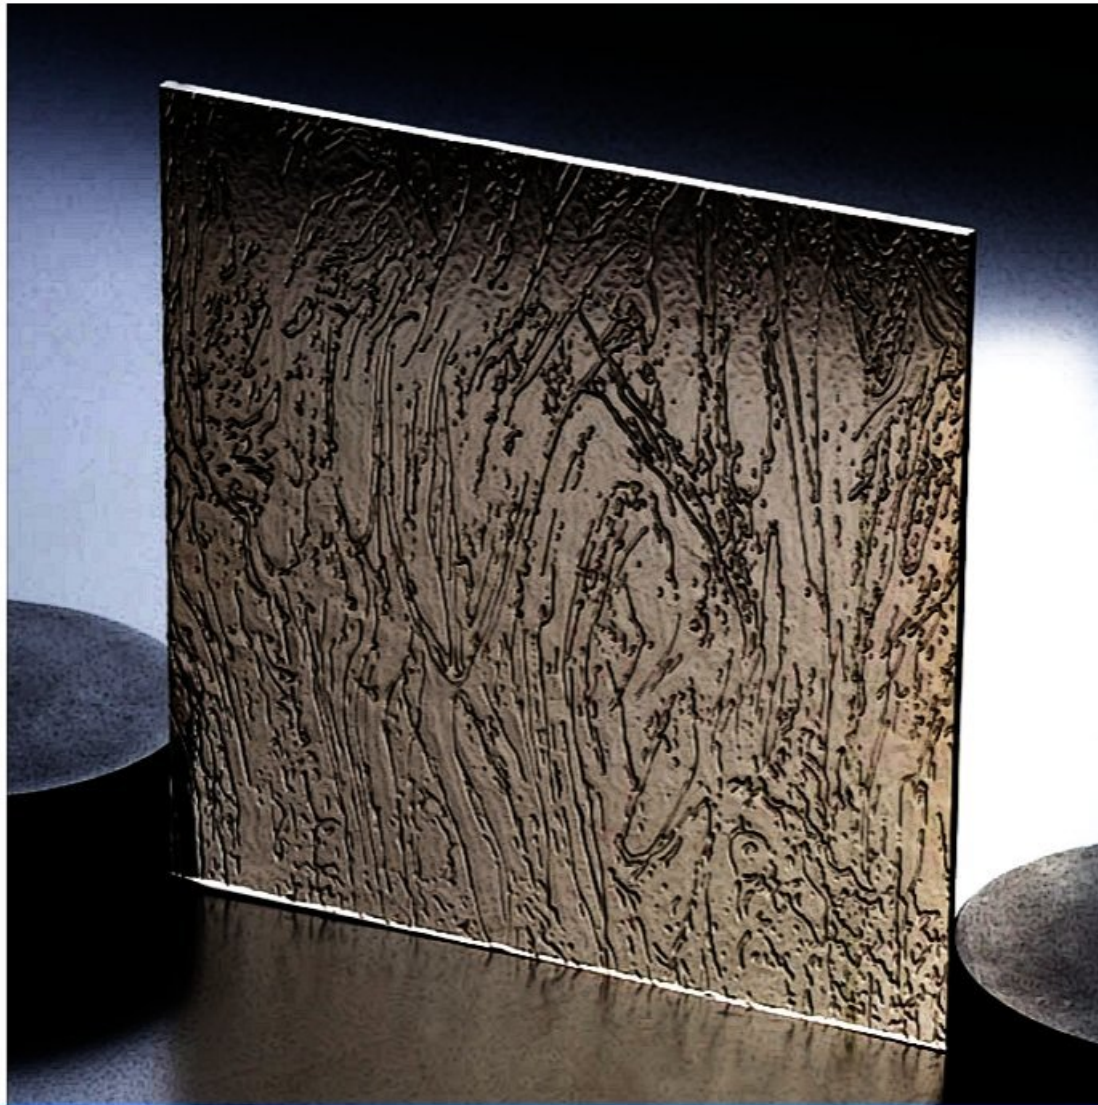

Printed Glass

Security glass

Cloudy white

**Blue Withy**

Bronze Withy

Mistlite-bronze

Hasiri

**Bronze Shalale**

**Bronze Karatachi**

Cerezit

Sandy Wired

**Shalale**

Sahand

**Mistlite**

Karatachi

Flora

▶ Green Reflective

▶ Bronze Reflective

▶ Blue Reflective

▶ Golden Reflective

▶ Pink Reflective

رنگین مسوری

▶ Light Green Float

SAHAND INDUSTRIAL GROUP

▶ Bronze Float

▶ Green Float

▶ Gray Float

▶ Blue Float

SHOT ON MI 9 LITE  
AI TRIPLE CAMERA  
▶ Clear Float

Silver Reflective

رنگ نقره‌ای