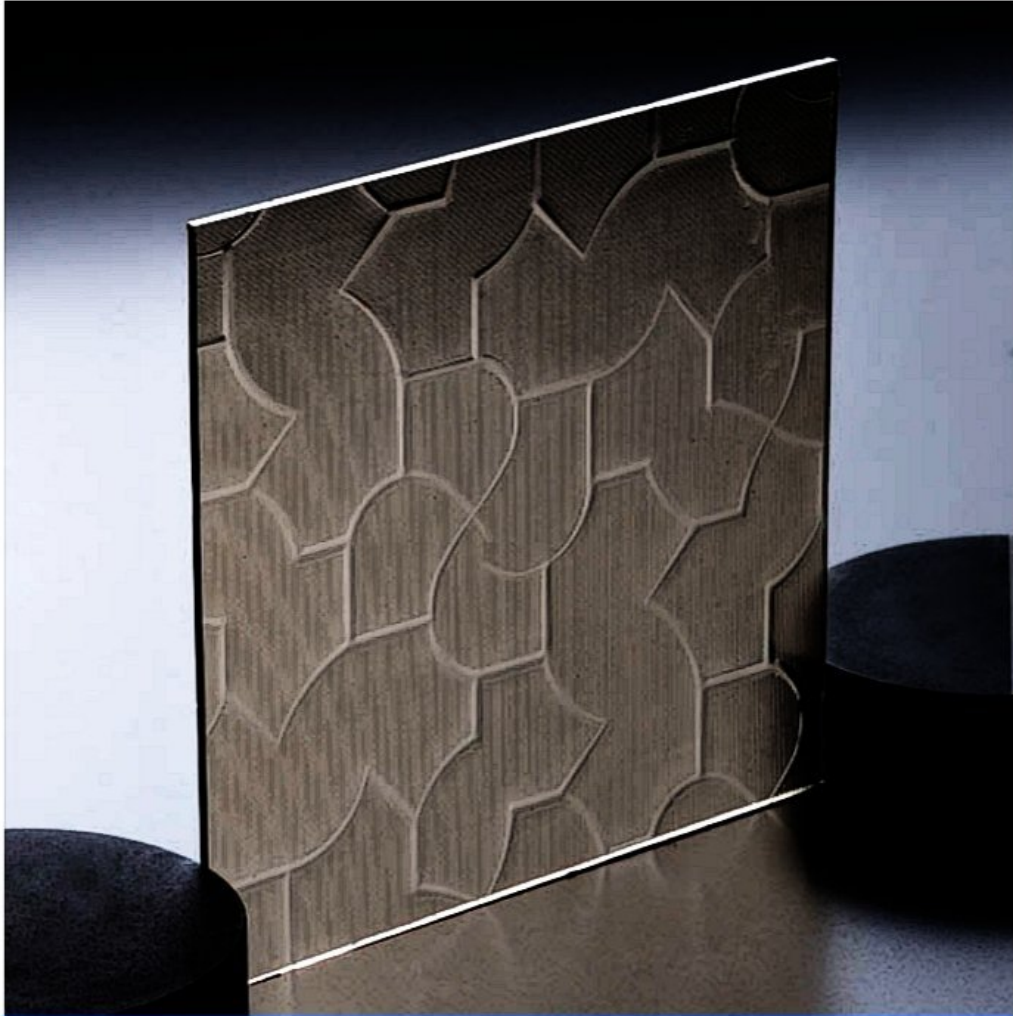

Printed Glass

Security glass

Cloudy white

**Blue Withy**

Bronze Withy

Mistlite-bronze

Hasiri

**Bronze Shalale**

**Bronze Karatachi**

Cerezit

Sandy Wired

**Shalale**

Sahand

**Mistlite**

Karatachi

Flora

▶ Green Reflective

▶ Bronze Reflective

▶ Blue Reflective

▶ Golden Reflective

▶ Pink Reflective

رنگین مسوری

▶ Light Green Float

SAHAND INDUSTRIAL GROUP

▶ Bronze Float

▶ Green Float

▶ Gray Float

▶ Blue Float

SHOT ON MI 9 LITE  
AI TRIPLE CAMERA  
▶ Clear Float

Silver Reflective

رنگ نقره‌ای